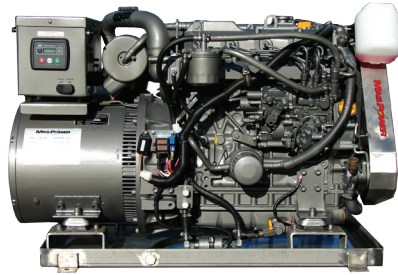

## Marine Diesel Gensets

### 13-22.5 kW

#### Standard Features

- Stainless Steel Drip Pan
- Stainless Mounting Supports with Rubber Isolators
- Stainless Steel Belt Guard
- Freshwater Cooling / Heat Exchanger
- Water Cooled Stainless Steel Exhaust Elbow
- Fuel Lines Plumbed to Stainless Connection Block
- Oil Change Hose Plumbed through Pan
- 12V Electric Fuel Pump with push button primer switch
- Convenient Single Side Serviceability
- Safety Shutdowns
  - Low Oil Pressure
  - High Coolant Temperature
  - High Exhaust Temperature
- Frequency / Voltage Regulation
- Overcranking

Specifications			
MODEL	MP13M	MP16M	MP22.5M
kW @ 60Hz	13	16	22.5
kW @ 50Hz	11	13	19
Engine (Yanmar)	3TNV88	3TNV84T	4TNV84T
Aspiration	Natural	Turbo	Turbo
CID (CC)	100.21 (164.2)	91.3 (149.6)	121.74 (199.5)
Dimensions			
L inches (mm)	39 (990.6)		40.75 (1035)
W inches (mm)	20.25 (514.4)		
H inches (mm)	25.5 (647.7)		25.75 (654.05)
Weight (wet) lbs (kg)	700 (317.5)	710 (322)	810 (371.9)
Dimensions with Sound Enclosure			
L inches (mm)	40 (1016)		45 (1143)
W inches (mm)	25 (635)		
H inches (mm)	27.75 (704.9)		
Weight (wet) lbs (kg)	805 (365)	815 (369.6)	940 (426.3)
Speed			
RPM (60Hz)	1800		
RPM (50Hz)	1500		
No. of Cylinders	3		4
Horsepower			
1800 RPM	21.7	25.2	35.9
1500 RPM	17.7	20.9	28.1
Battery Voltage	12V		
Fuel Consumption (GPH)			
100% Load	1.22	1.41	1.96
75% Load	.92	1.06	1.47
Amperage (1 Phase)			
120/240V	108.3/54.17	133.4/66.67	187.5/93.75
Voltage Regulation	Electronic		
Voltage Regulation	+3%		
Frequency Regulation	+4%		