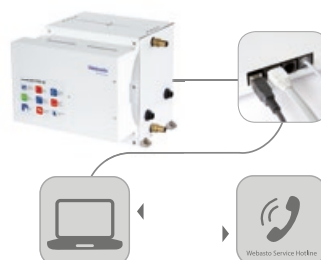

Self-contained air-conditioners

BlueCool S-Serie 115 V

Our self-contained air-conditioning units are the perfect solution for vessels with up to three cabins. High-efficiency compressors guarantee extra-low power consumption. These air-conditioners are very compact and thus also very easy to retrofit.

BlueCool Self contained systems

Installation example:

- A** Air-conditioning unit
- B** Control box with MyTouch display
- C** Return air grille
- D** Air ducting
- E** Supply air grille
- F** Sea water inlet
- G** Sea water pump
- H** Overboard discharge

BlueCool MyTouch Display

The BlueCool MyTouch display is the new standard display for all BlueCool A/C Series:

- Full color, high resolution, interactive 2,4" touch screen
- Multiple customization options available (design, colors, language, photos, etc.)
- Protected: full access to system configuration parameters
- Compatible with Vimar Eikon, Eikon EVO, Plana, Bticino Axolute